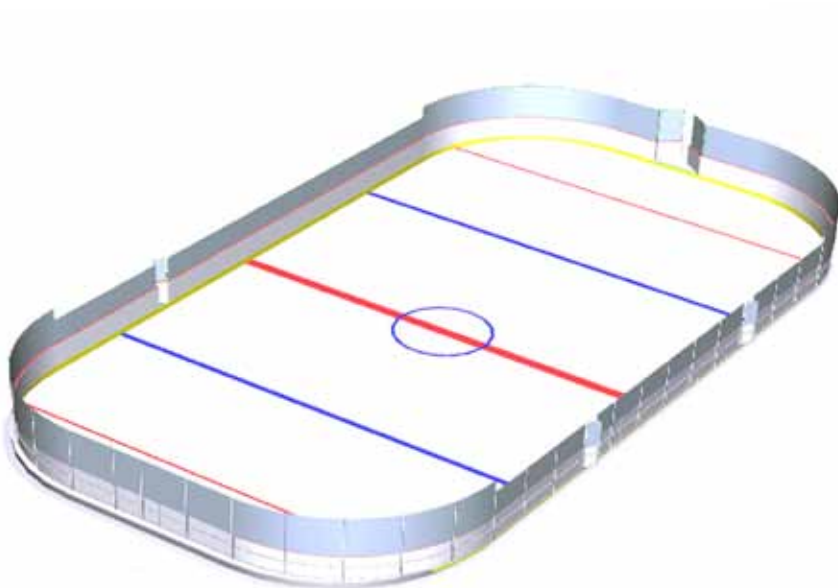

B-603 **Basketball Goal and Post**
But de ballon-panier

Goose neck post aluminum back board
Support de panneau "gooseneck" et panneau en aluminium

H-507 **Hockey Goal - pr**
But de Hockey -pr

Steel frame
not included - Filets non-inclus

Portable Soccer Goal - Pair
But de soccer portatif - paire

S-505C1	Mini (12' X 3'6" X 7')
S-505B1	Junior (18' X 6' X 6'6")
S-505A1	Senior (24' X 6' X 8')
Net not included - Filets non-inclus	

Fixed Soccer Goal - Pair
But de soccer fix - paire

S-505C	Mini (12' X 4' X 7')
S-505B	Junior (18' X 10' X 6'6")
S-505A	Senior (24' X 10' X 8')
Net not included - Filets non-inclus	

VB-100 **Volleyball**
not included - Filets non-inclus

Ice Rink Dasher Board System

Bandes de patinoires

Contact us for your project requirements. Contactez-nous pour vos besoins spécifique.

Aluminium Bleachers | Gradins

Prd#:	R	H	Seats Siège	Depth Profondeur	Description
6A3S7.5	3	24"	15	5'	aluminum bleacher, 6" rise, 12" seat board, 7'6" length
6A3S15	3	24"	30	5'	aluminum bleacher, 6" rise, 12" seat board, 15' length
6A3S21	3	24"	42	5'	aluminum bleacher, 6" rise, 12" seat board, 21' length
6A3S27	3	24"	54	5'	aluminum bleacher, 6" rise, 12" seat board, 27' length
6A4S7.5	4	30"	20	7'	aluminum bleacher, 6" rise, 12" seat board, 7'6" length
6A4S15	4	30"	40	7'	aluminum bleacher, 6" rise, 12" seat board, 15' length
6A4S21	4	30"	56	7'	aluminum bleacher, 6" rise, 12" seat board, 21' length
6A4S27	4	30"	72	7'	aluminum bleacher, 6" rise, 12" seat board, 27' length
6A5S15C	5	6'2"	50		aluminum bleacher, 6" rise, 12" seat board, 15' length
6A5S21C	5	6'2"	70		aluminum bleacher, 6" rise, 12" seat board, 21' length
6A5S27C	5	6'2"	90		aluminum bleacher, 6" rise, 12" seat board, 27' length
A5D15CEAR	5	6'2"	40		aluminum bleacher, 8" rise, 10" seat board, 15' length with end aisle on right side
A5D21CA	5	6'2"	58		aluminum bleacher, 8" rise, 10" seat board, 21' length with aisle
A5D27CA	5	6'2"	78		aluminum bleacher, 8" rise, 10" seat board, 27' length with aisle