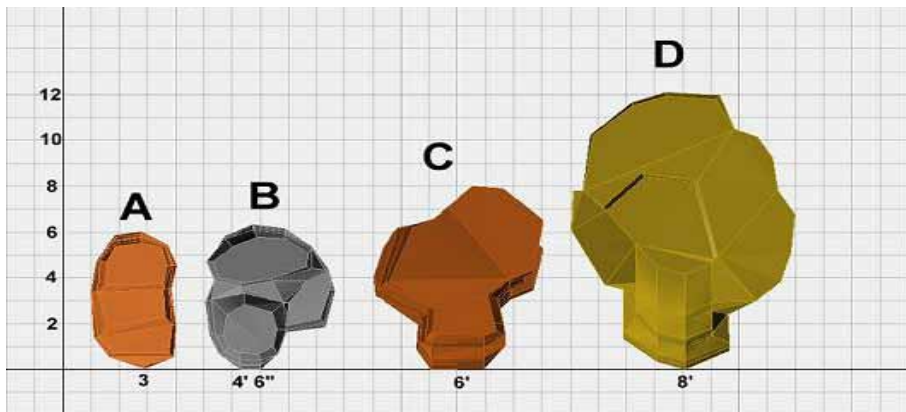

Roche Grimpante

Climbing Boulder Roche grimpante		
Rock-A	Small/Petite Boulder	3' X 6' X 3'
Rock-B	Medium Boulder	5' X 6' X 4' < 6'
Rock-C	Large Boulder	6' X 6' X 6'
Rock-D	X Large Boulder	8' X 12' X 8'